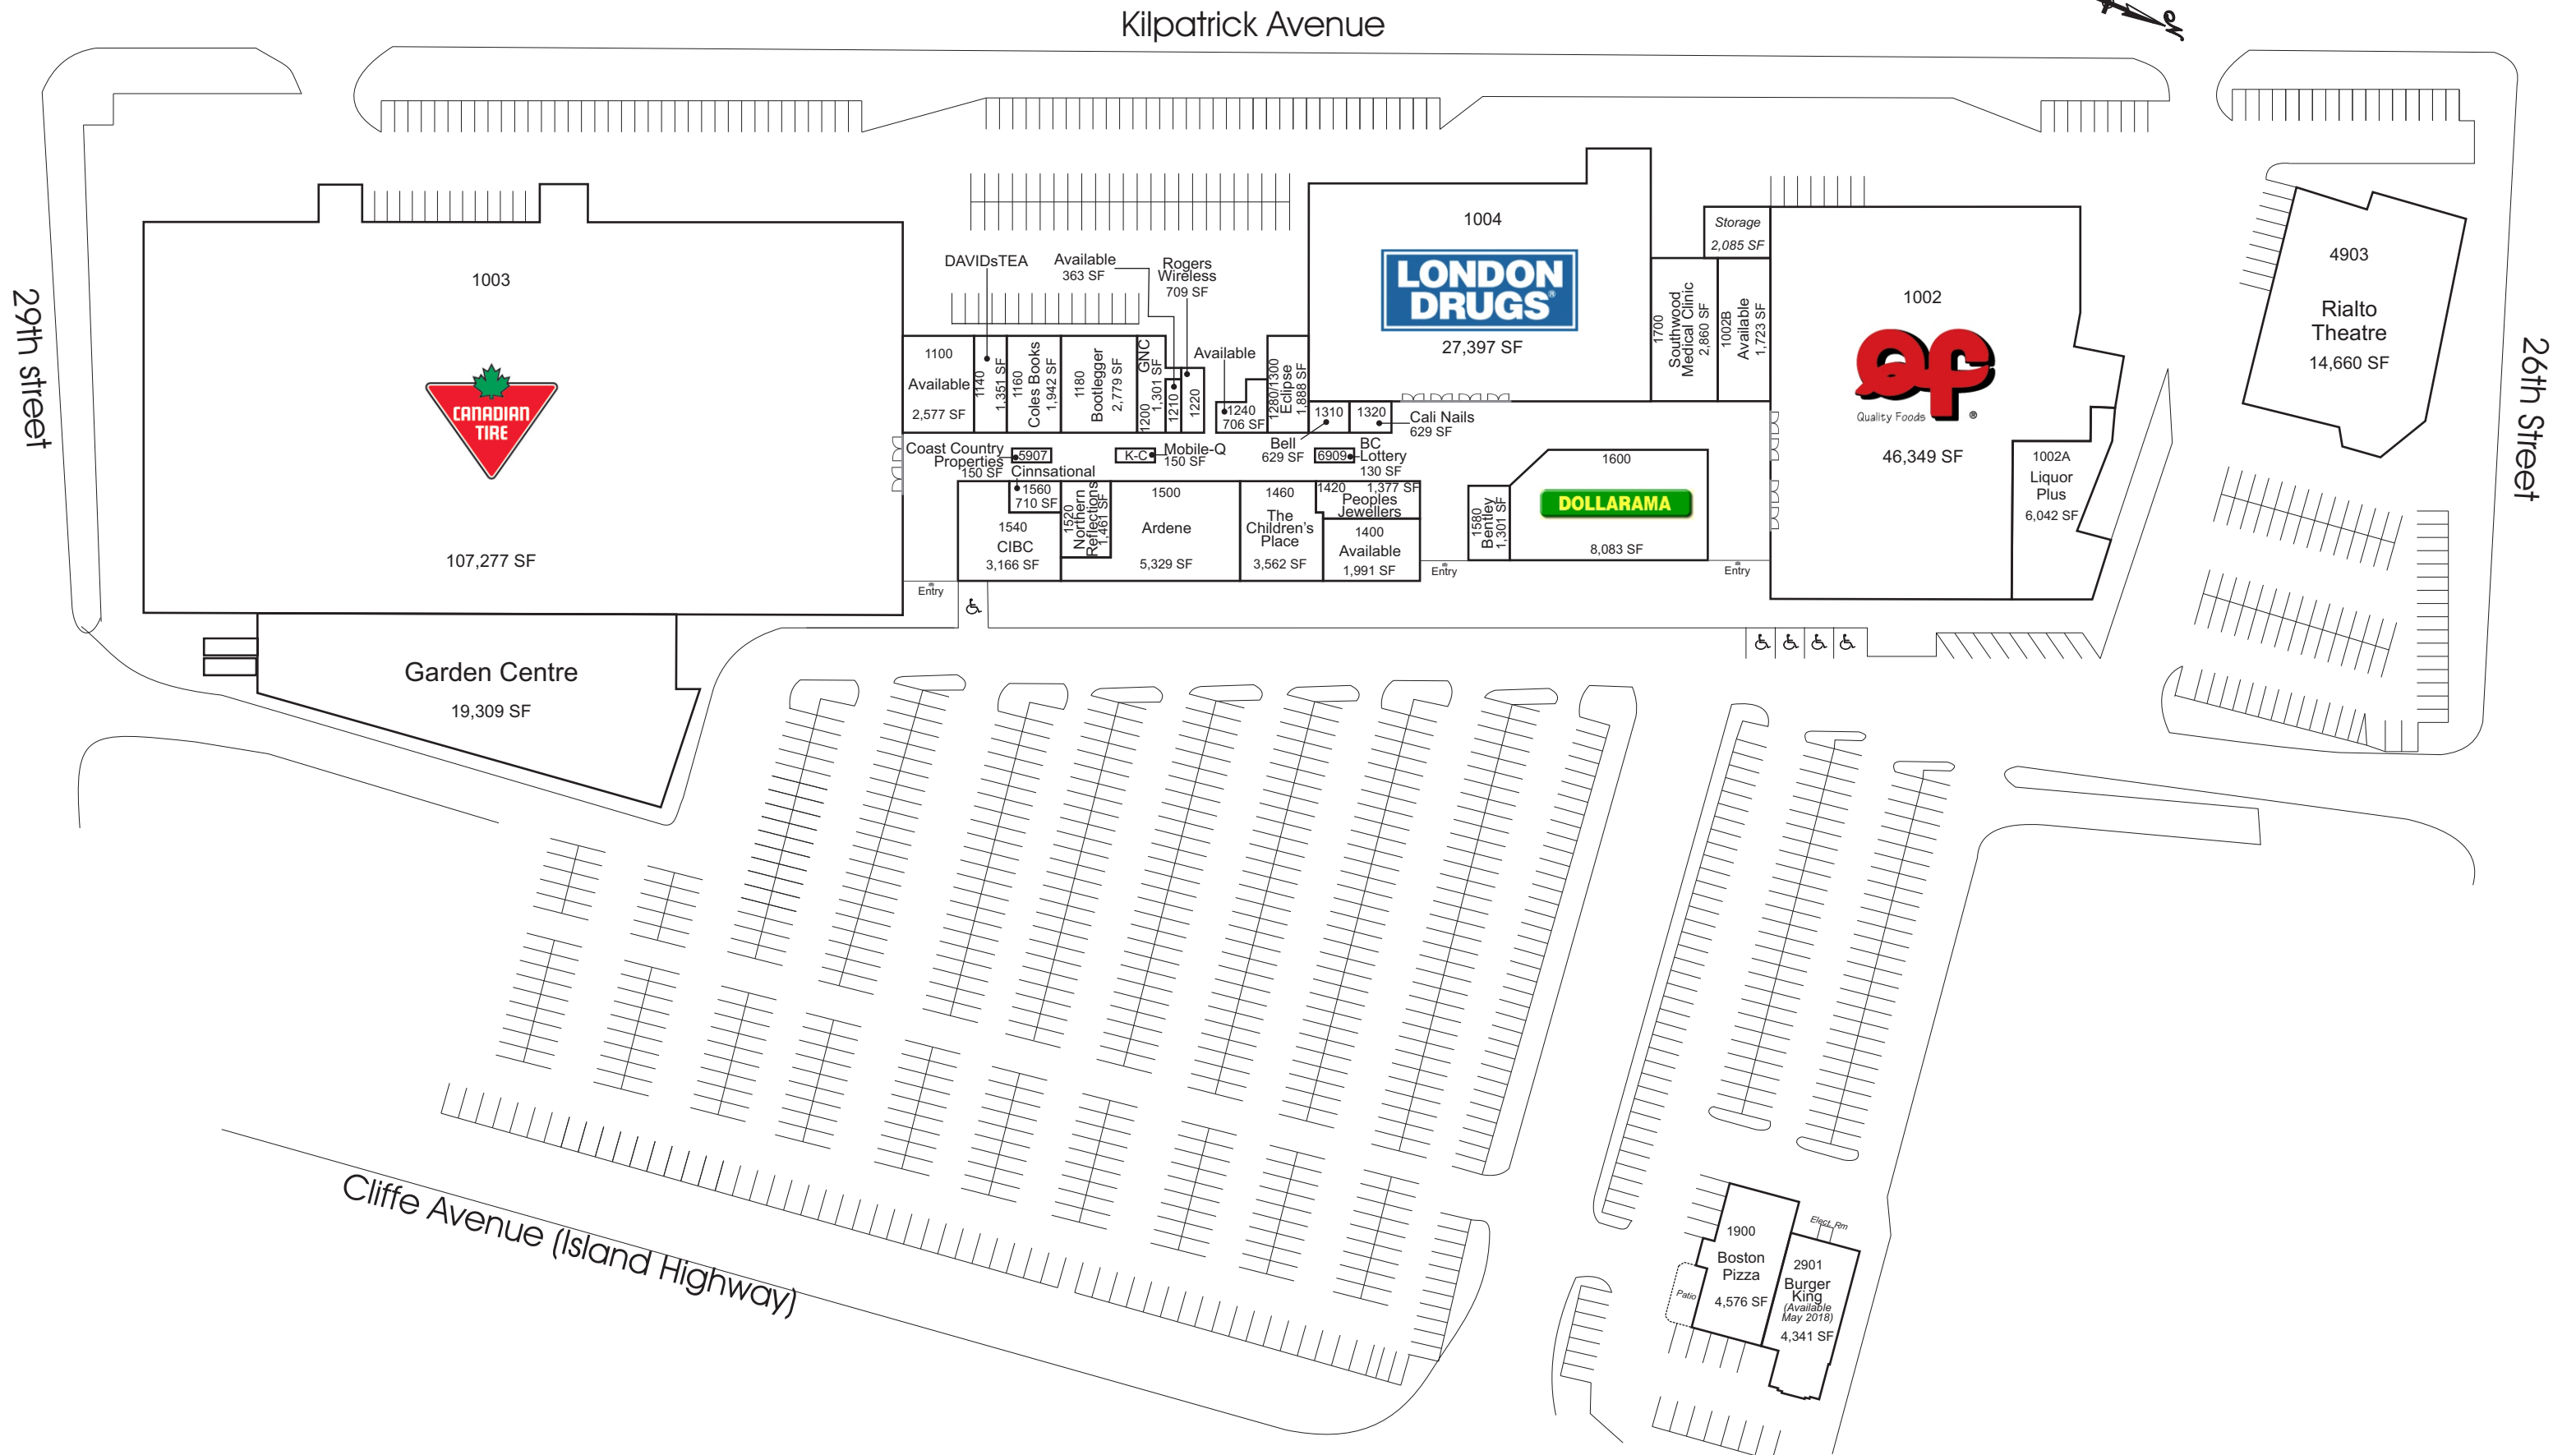

Driftwood Mall

Courtenay, BC

This site plan is presented solely for the purpose of identifying the approximate location of the buildings as presently contemplated by the owner/landlord. Building dimensions, access and parking areas, existing tenant locations and identities are approximate and subject to change at the owner's discretion from time to time without notice. The information provided herein should be otherwise verified and is not intended to be relied upon in the form presented.