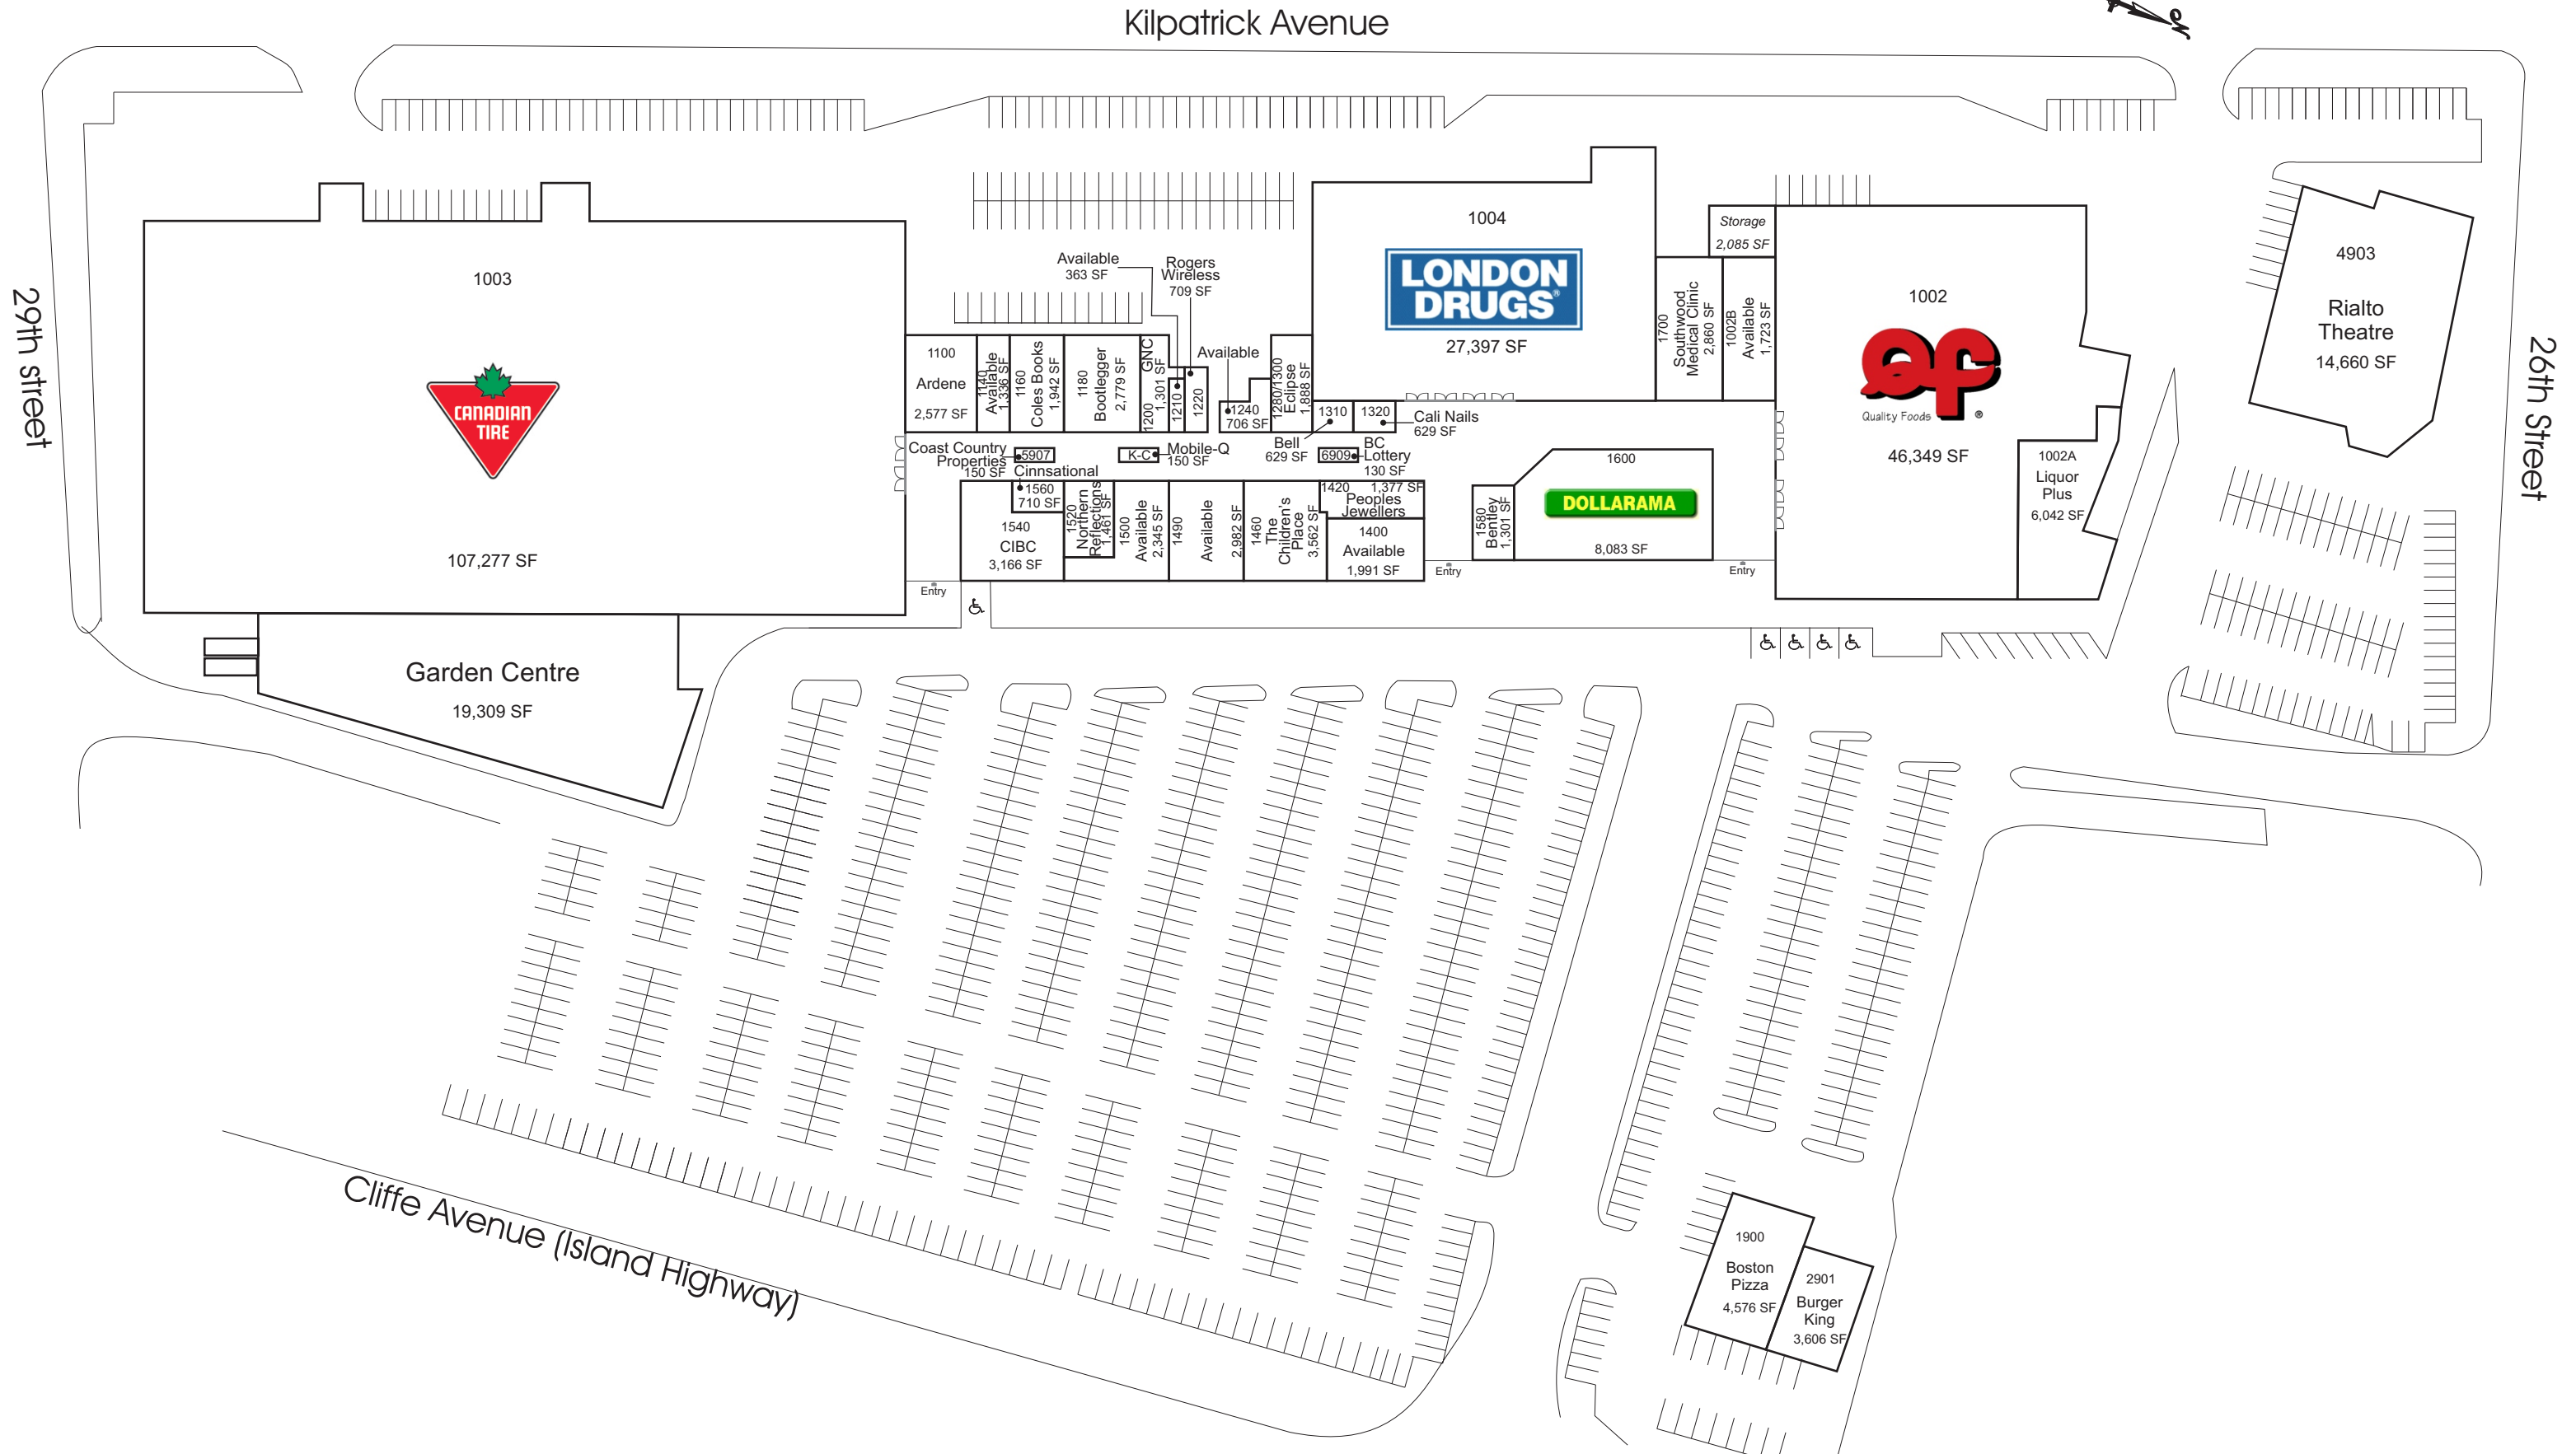

Driftwood Mall

Courtenay, BC

This site plan is presented solely for the purpose of identifying the approximate location of the buildings as presently contemplated by the owner/landlord. Building dimensions, access and parking areas, existing tenant locations and identities are approximate and subject to change at the owner's discretion from time to time without notice. The information provided herein should be otherwise verified and is not intended to be relied upon in the form presented.